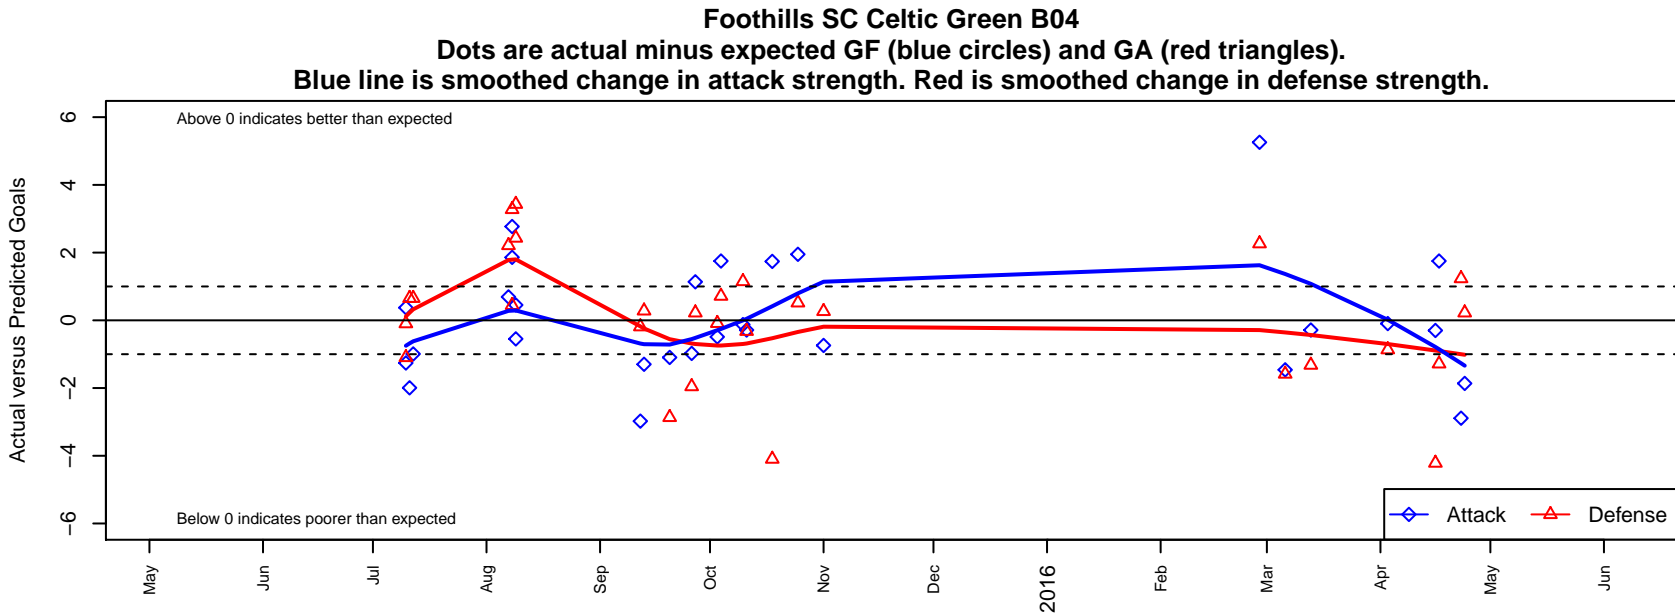

Foothills SC Celtic Green B04

Foothills SC
 Portland, OR
 B04 total strength=243
 attack=0.24 defense=0.09
 fall league = PTT B04 Div 2 Green
 spr league = Spr OYS B04 Div 2 Green

alt names used:
 FOOTHILLS FSC CELTIC 04 (OR)
 FOOTHILLS SCFSC CELTIC 04 GREEN
 FSC Celtic 04B Green
 FSC Celtic 04B Green

Venues played:
 2015 PCU Summer Classic U11 Bronze
 2015 Bend Premier Cup U11B 9v9 SILVER U1
 2015 PTT B04 Division 2 Green
 2015 Spr OYS B04 Division 2 Green

**attack and defense variance (black dot)
relative to other teams
and top 10 in region**