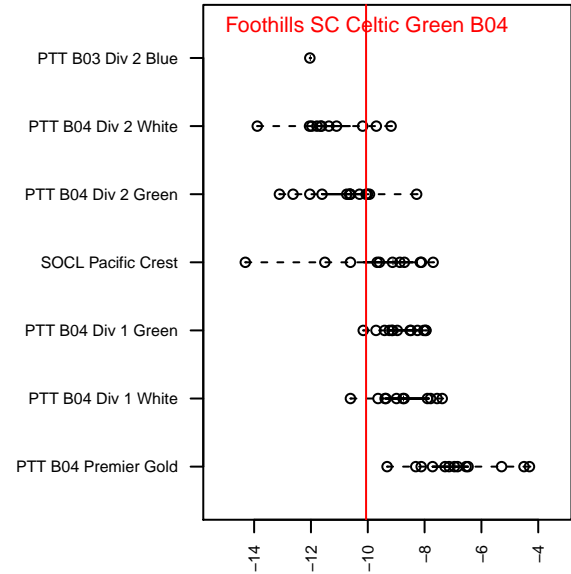

**attack and defense rating
relative to others at age
and all opponents in last 13 months**